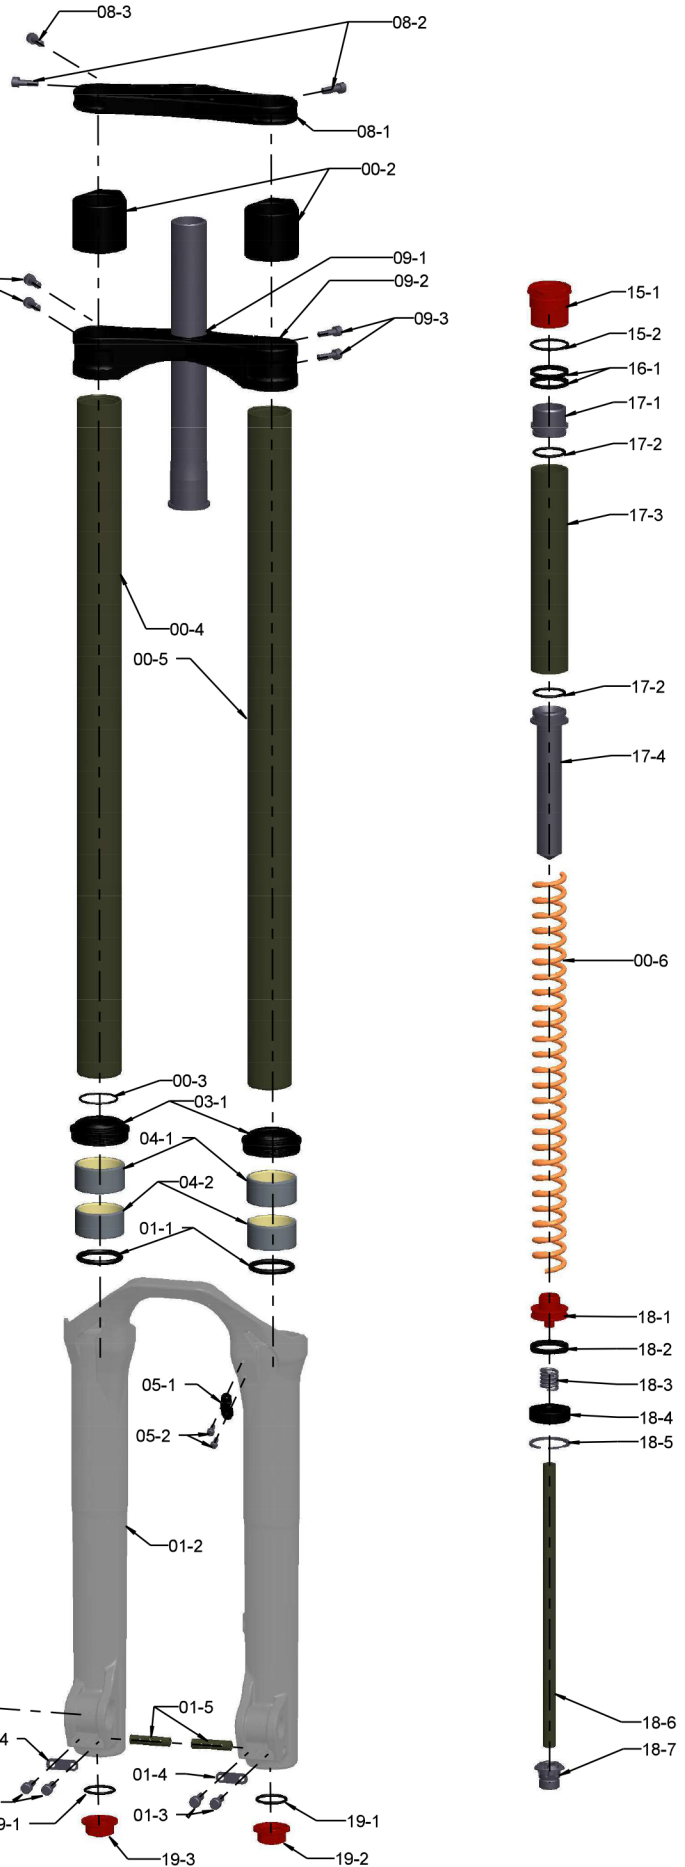

- 08-3
- 08-2
- 08-1
- 00-2
- 09-1
- 09-2
- 09-3
- 09-3
- 00-4
- 00-5
- 00-3
- 03-1
- 04-1
- 04-2
- 01-1
- 05-1
- 05-2
- 01-2
- 01-5
- 01-4
- 01-4
- 01-3
- 19-1
- 01-3
- 19-3
- 19-2
- 19-3
- 19-1
- 19-2
- 15-1
- 15-2
- 16-1
- 17-1
- 17-2
- 17-3
- 17-2
- 17-4
- 17-4
- 00-6
- 18-1
- 18-2
- 18-3
- 18-4
- 18-5
- 18-6
- 18-7

00-7

07-2

07-1

- 01-4
- 01-4
- 01-3
- 19-1
- 01-3
- 19-3
- 19-2