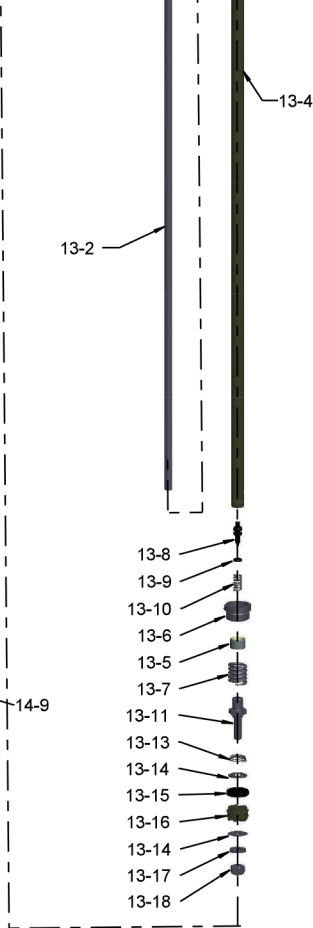

00-1

13-19

- 14-1
- 14-2
- 14-3
- 14-4
- 14-5
- 14-4
- 14-7
- 14-8
- 14-9
- 14-10
- 14-11
- 14-12
- 14-13

13-2

- 10-1
- 10-2
- 11-3
- 11-1
- 11-2
- 11-4
- 11-5
- 11-6
- 13-1
- 13-4
- 13-8
- 13-9
- 13-10
- 13-6
- 13-5
- 13-7
- 13-11
- 13-13
- 13-14
- 13-15
- 13-14
- 13-17
- 13-18

- 08-3
- 08-2
- 08-1
- 00-2
- 09-1
- 09-2
- 09-3
- 09-3
- 00-4
- 00-5
- 00-3
- 03-1
- 04-1
- 04-2
- 01-1
- 05-1
- 05-2
- 01-2
- 01-5
- 01-4
- 01-4
- 01-3
- 19-1
- 01-3
- 19-3
- 19-2
- 19-3
- 19-1
- 19-2
- 15-1
- 15-2
- 16-1
- 17-1
- 17-2
- 17-3
- 17-2
- 17-4
- 17-4
- 00-6
- 18-1
- 18-2
- 18-3
- 18-4
- 18-5
- 18-6
- 18-7

	150707SE071/W	White Lowers Kit 27,5'	
01-1	JT300010A3	O'ring	2
01-2	150707D1501H	White Lowers	1
01-3	VVCHC0516A0	Socket Head Screw	4
01-4	150707-D-151	Screw Support	2
01-5	150707-D-016A	Lowers Insert	2
03-1	RXWT000083	Scraper Seal	2
04-1	150707-D-148A	Upper Bushing	2
04-2	150707-D-149A	Lower Bushing	2
05-1	150707-D-094A	Hose guide	1
05-2	VVCHC0306A0	Socket Head Screw	2
	150707SE071/B	Black Lowers Kit 27,5'	
01-1	JT300010A3	O'ring	2
01-2	150707D1502H	Black Lowers 27,5	1
01-3	VVCHC0516A0	Socket Head Screw	4
01-4	150707-D-151	Screw Support	2
01-5	150707-D-016A	Lowers Insert	2
03-1	RXWT000083	Scraper Seal	2
04-1	150707-D-148A	Upper Bushing	2
04-2	150707-D-149A	Lower Bushing	2
05-1	150707-D-094A	Hose guide	1
05-2	VVCHC0306A0	Socket Head Screw	2
	150707-SE-072	Upper Crown Kit 27,5'	
08-1	150707-D-186A	Upper Crown 27,5'	1
08-2	VVCHC0516A0	Socket Head Screw	2
08-3	VVCHC0616A0	Socket Head screw	1
	150707-SE-073	Lower Crown Kit 27,5'	
09-1	150707-D-008D	Steerer tube	1
09-2	150707-D-185A	Lower Crown 27,5'	1
09-3	VVCHC0516A0	Socket Head Screw	4
	150707-SE-075	One Side Axle Fitting	
01-3	VVCHC0516A0	Socket Head Screw	2
01-4	150707-D-151	Screw Support	1
01-5	150707-D-016A	Lowers Insert	1
	151108-SE-005	Hose Guide Unit	
05-1	150707-D-094A	Hose guide	1
05-2	VVCHC0306A0	Socket Head screw	2