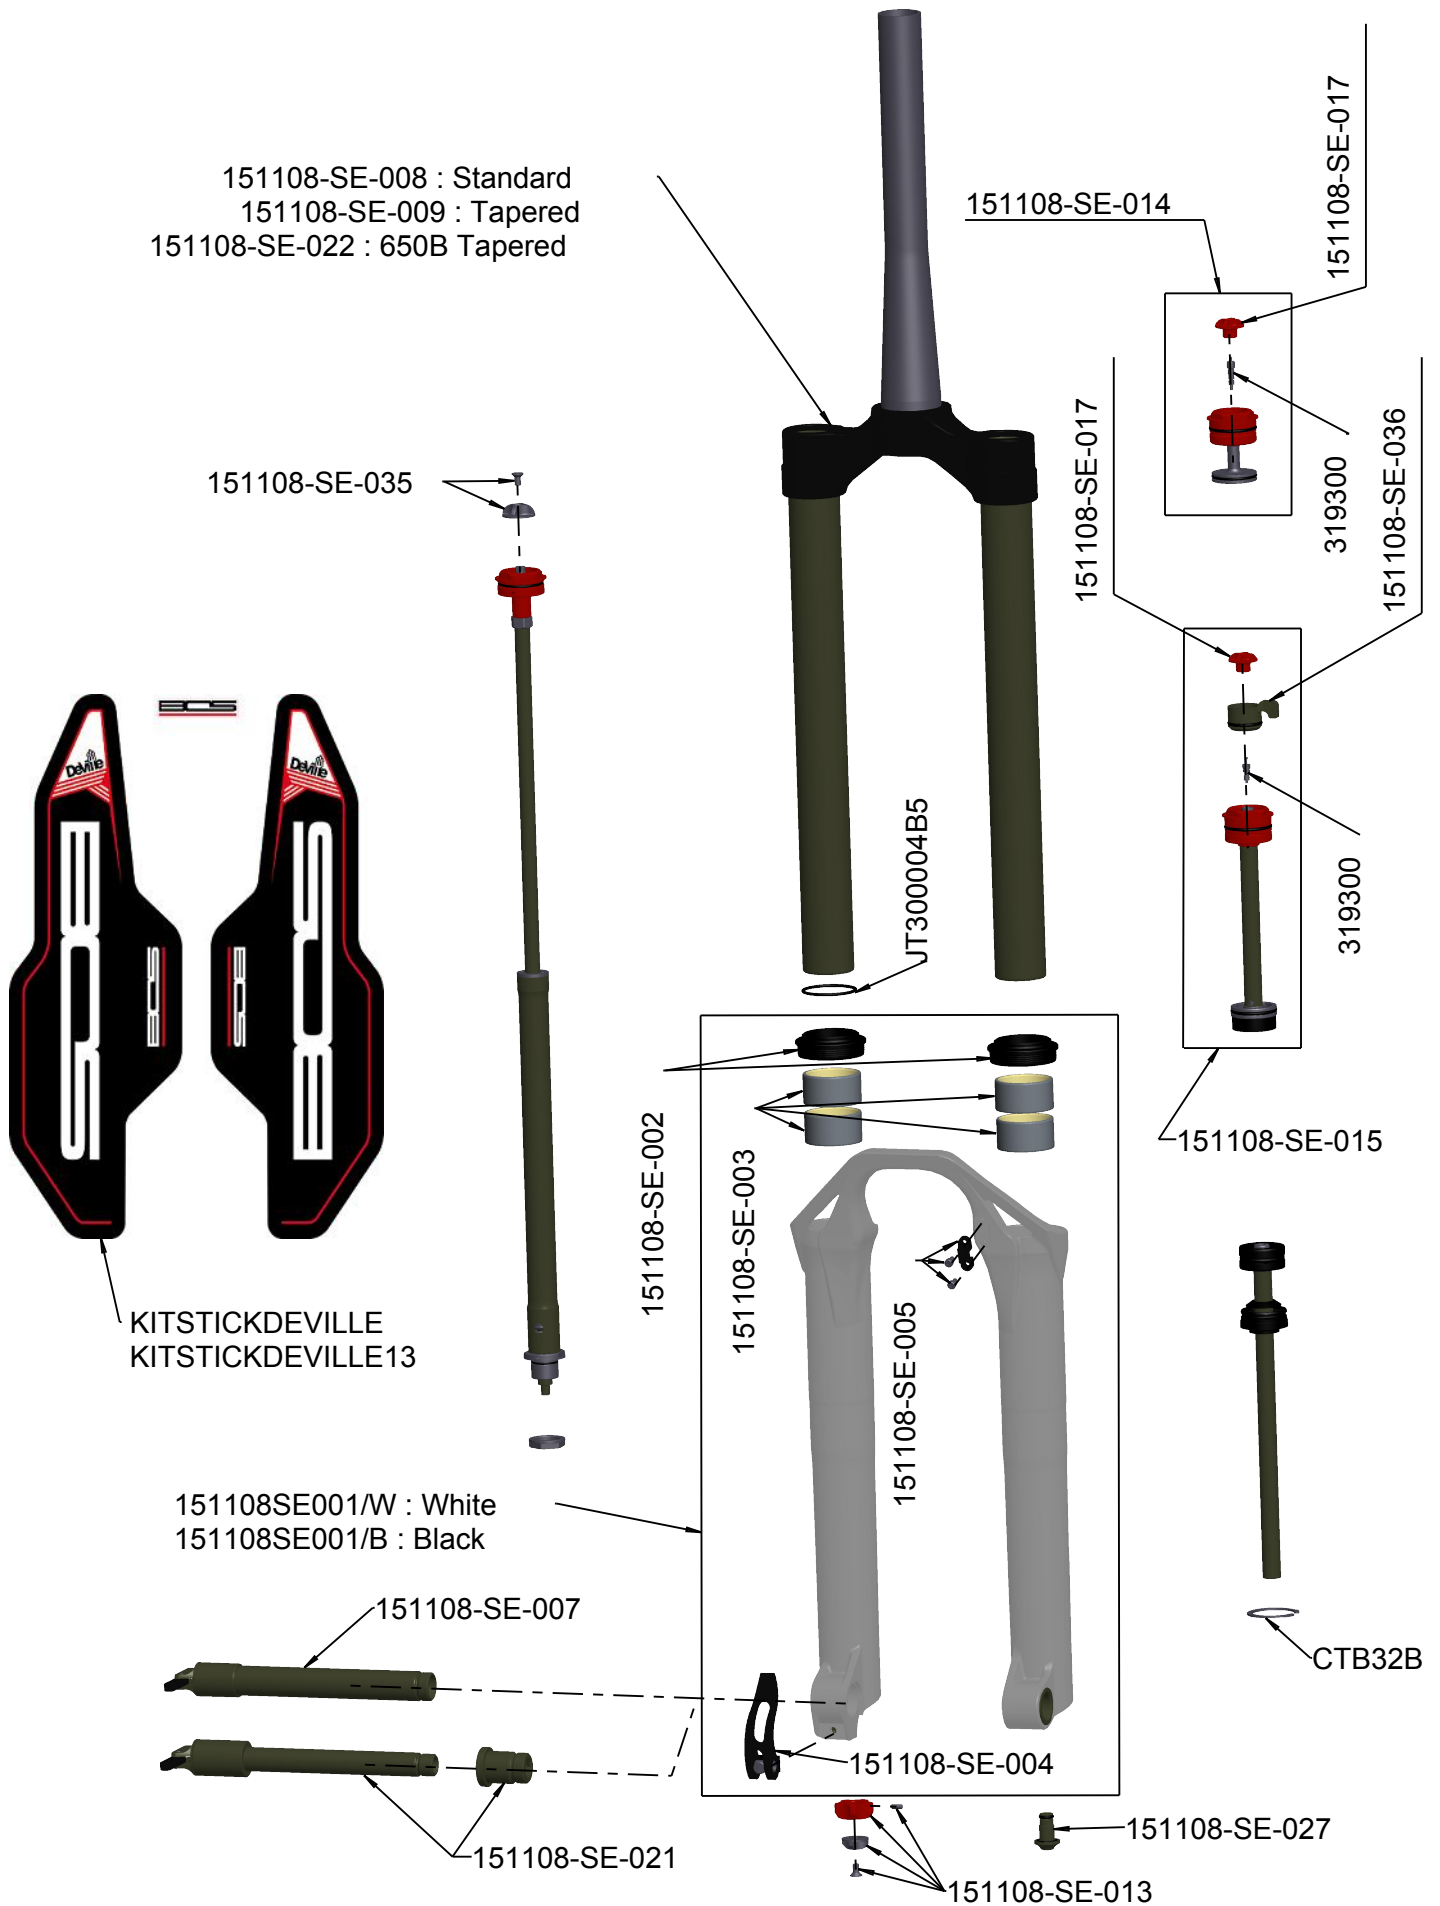

151108-SE-008 : Standard  
 151108-SE-009 : Tapered  
 151108-SE-022 : 650B Tapered

A : O'ring included in 151108-SE-023  
B : O'ring included in 151108-SE-018