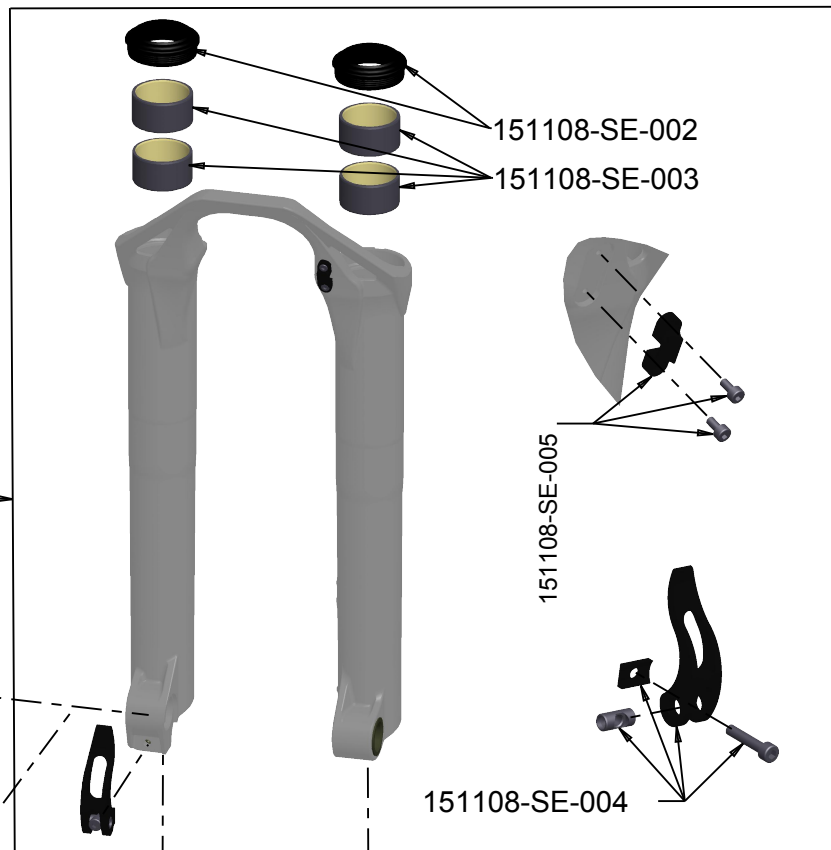

Bio Oil

151108-SE-024 : Tapered  
151108-SE-025 : 650B Tapered

KITSTICKDEVAM14

151108-SE-030

151108-SE-017

319300

151108-SE-026

JT300004B5

151108SE001/W

151108-SE-021

151108-SE-007

151108-SE-031

151108-SE-005

151108-SE-004

151108-SE-027

CTB32B

A : O'ring included in 151108-SE-034  
 B : O'ring included in 151108-SE-029