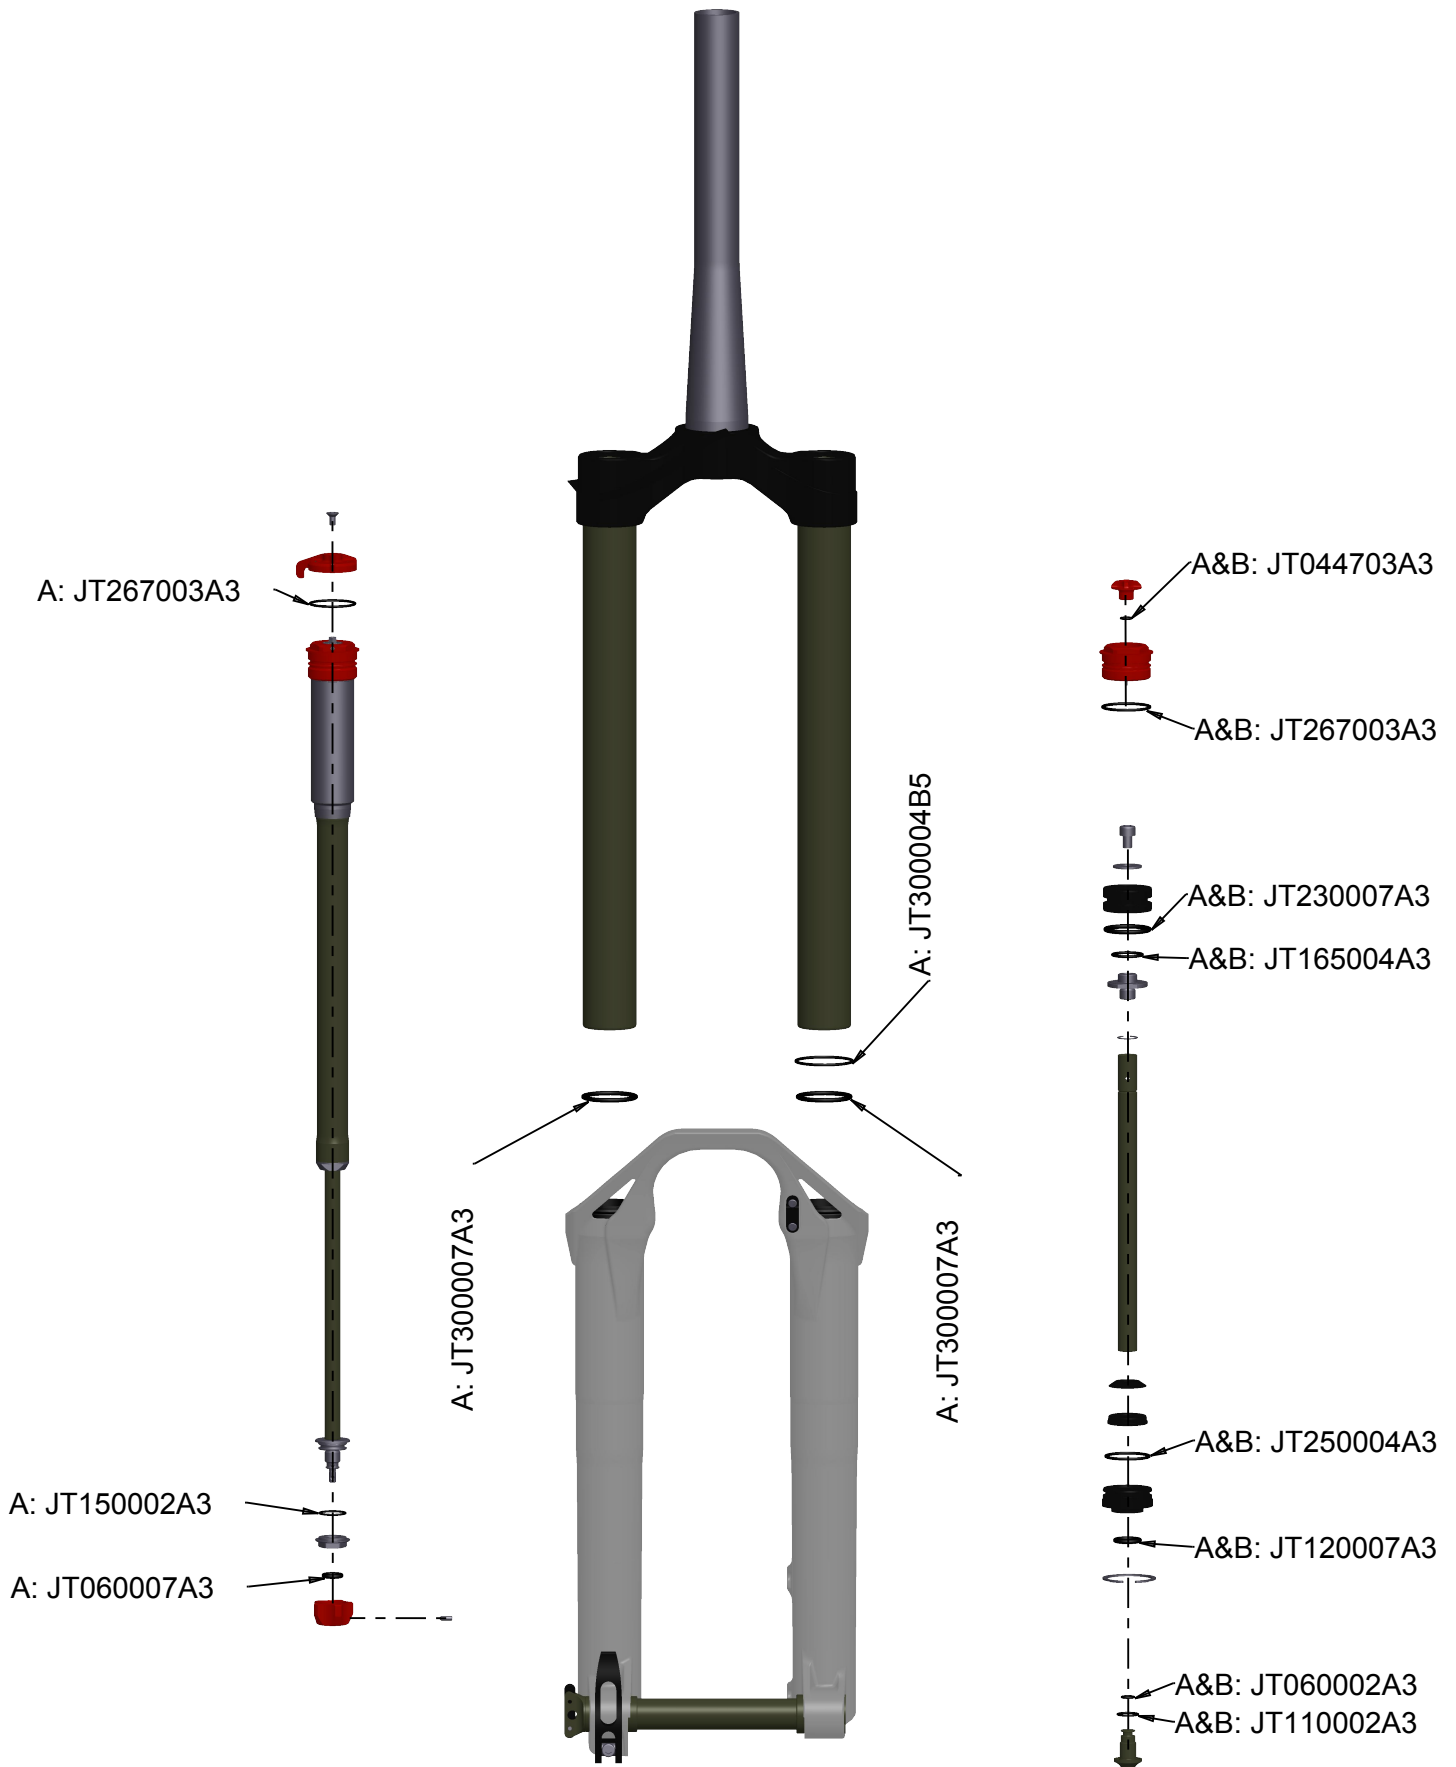

Bio Oil

151108-SE-024 : Tapered  
151108-SE-025 : 650B Tapered

KITSTICKDEVAM14

151108-SE-030

151108-SE-017

319300

151108-SE-026

JT300004B5

151108SE001/W

151108-SE-021

151108-SE-007

151108-SE-031

151108-SE-005

151108-SE-004

151108-SE-027

CTB32B

A : O'ring included in 151108-SE-034  
 B : O'ring included in 151108-SE-029