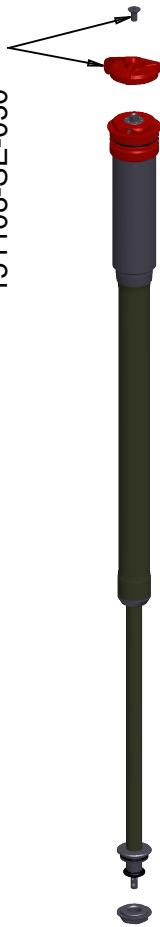

Bio Oil

151108-SE-024 : Tapered  
151108-SE-025 : 650B Tapered

KITSTICKDEVAM14

151108-SE-030

151108-SE-017

319300

151108-SE-026

JT300004B5

151108SE001/W

151108-SE-021

151108-SE-007

151108-SE-031

151108-SE-005

151108-SE-004

151108-SE-027

CTB32B

A : O'ring included in 151108-SE-034  
 B : O'ring included in 151108-SE-029