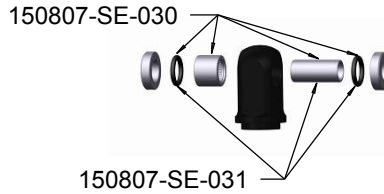

Axle 49x8 Mount

Axle MK Mount

Axle Standard Mount

KITSTICKVOID216
KITSTICKVOID222
KITSTICKVOID240
KITSTICKVOID267

151008-SE-009 (x10)

319300

151310-SE-002

A : 151008-SE-010
B : 151008-SE-011