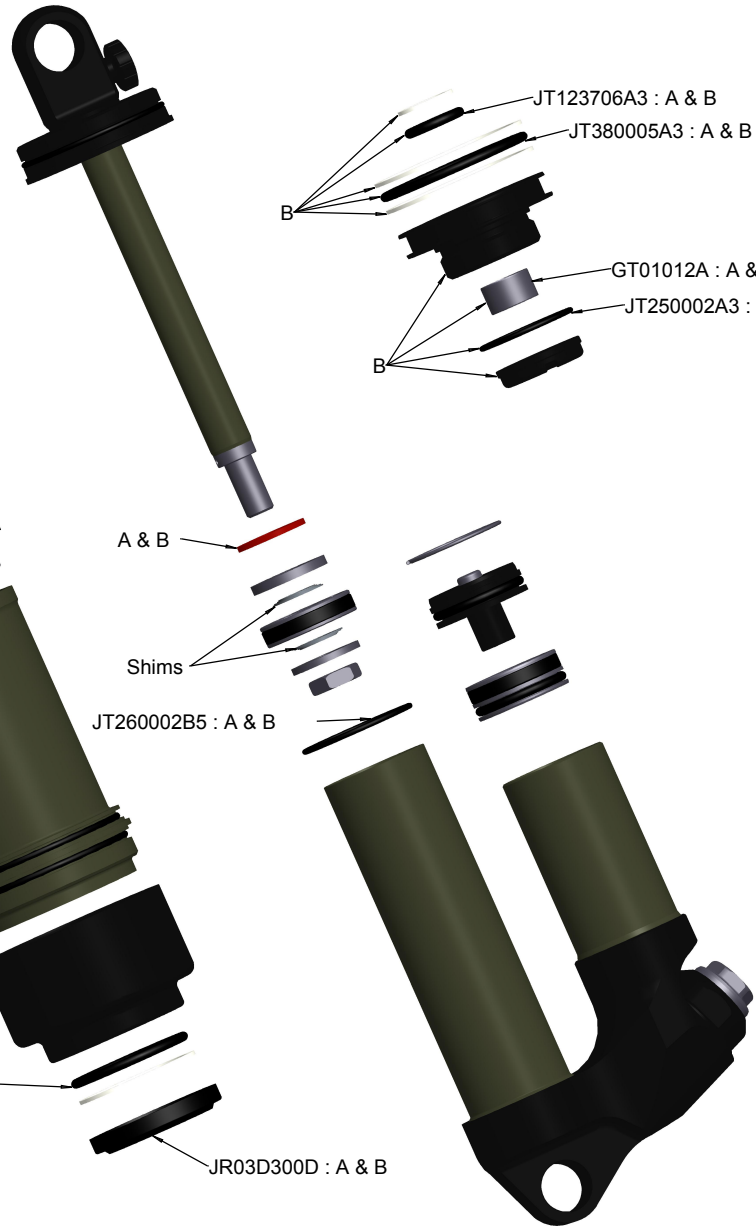

Axle 49x8 Mount

Axle MK Mount

Axle Standard Mount

KITSTICKVOID216
KITSTICKVOID222
KITSTICKVOID240
KITSTICKVOID267

151008-SE-009 (x10)

319300

151310-SE-002

A : 151008-SE-010
B : 151008-SE-011